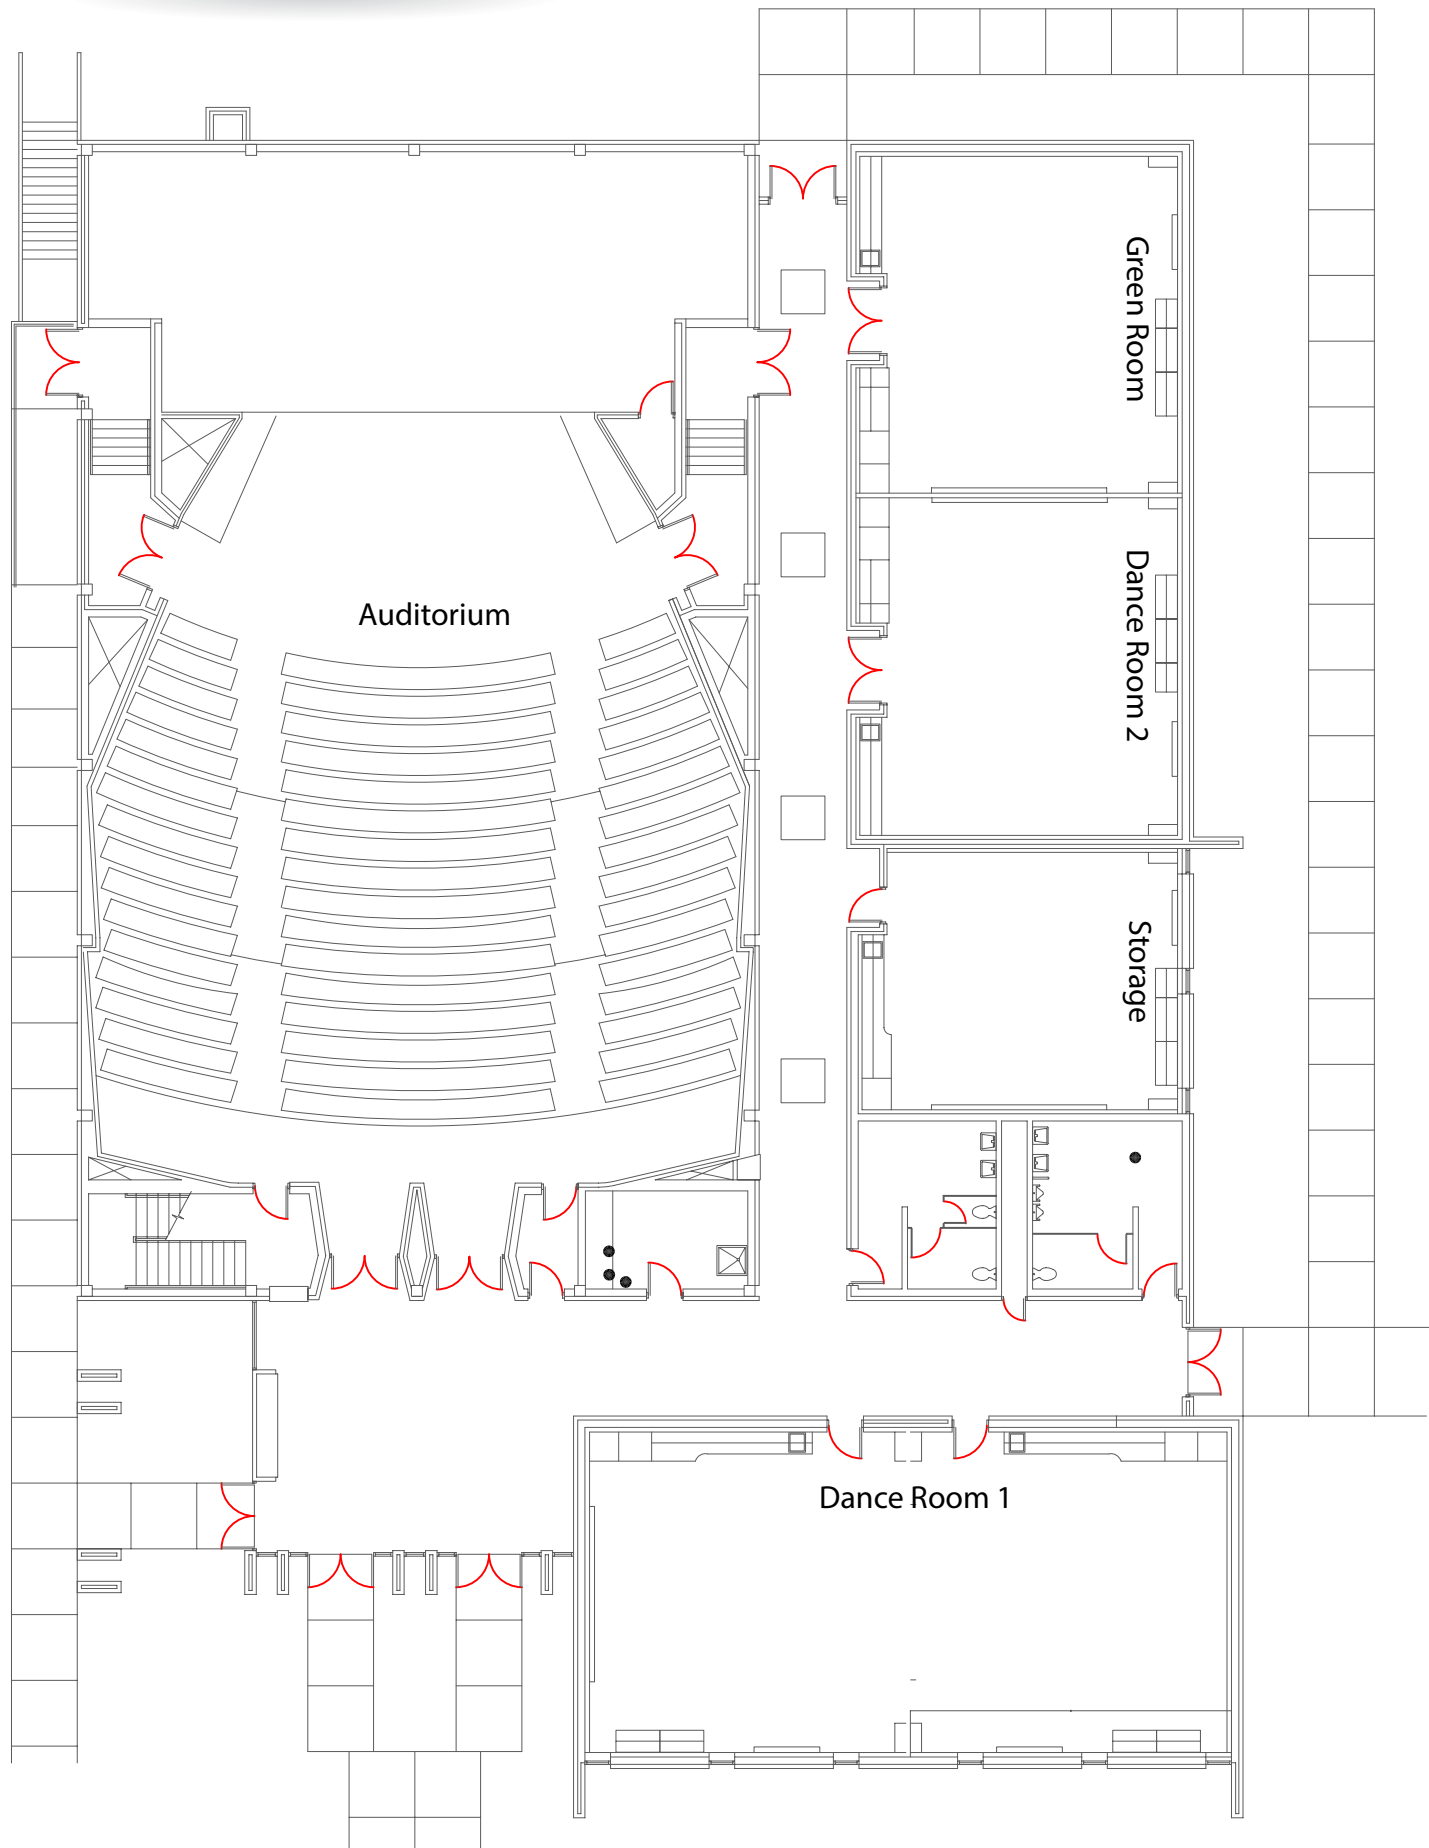

HURRICANE

Leisure & Recreation

Hurricane Community Center

**63 South 100 West
Hurricane, UT 84737
www.cityofhurricane.com**

SQ. FT. 30,635

TOTAL SQ. FT. 44,628

FLOOR PLAN

Hurricane City Fine Arts Building

**92 South 100 West
Hurricane, UT 84737
www.cityofhurricane.com**

SQ. FT. 13,993

TOTAL SQ. FT. 44,628

FLOOR PLAN