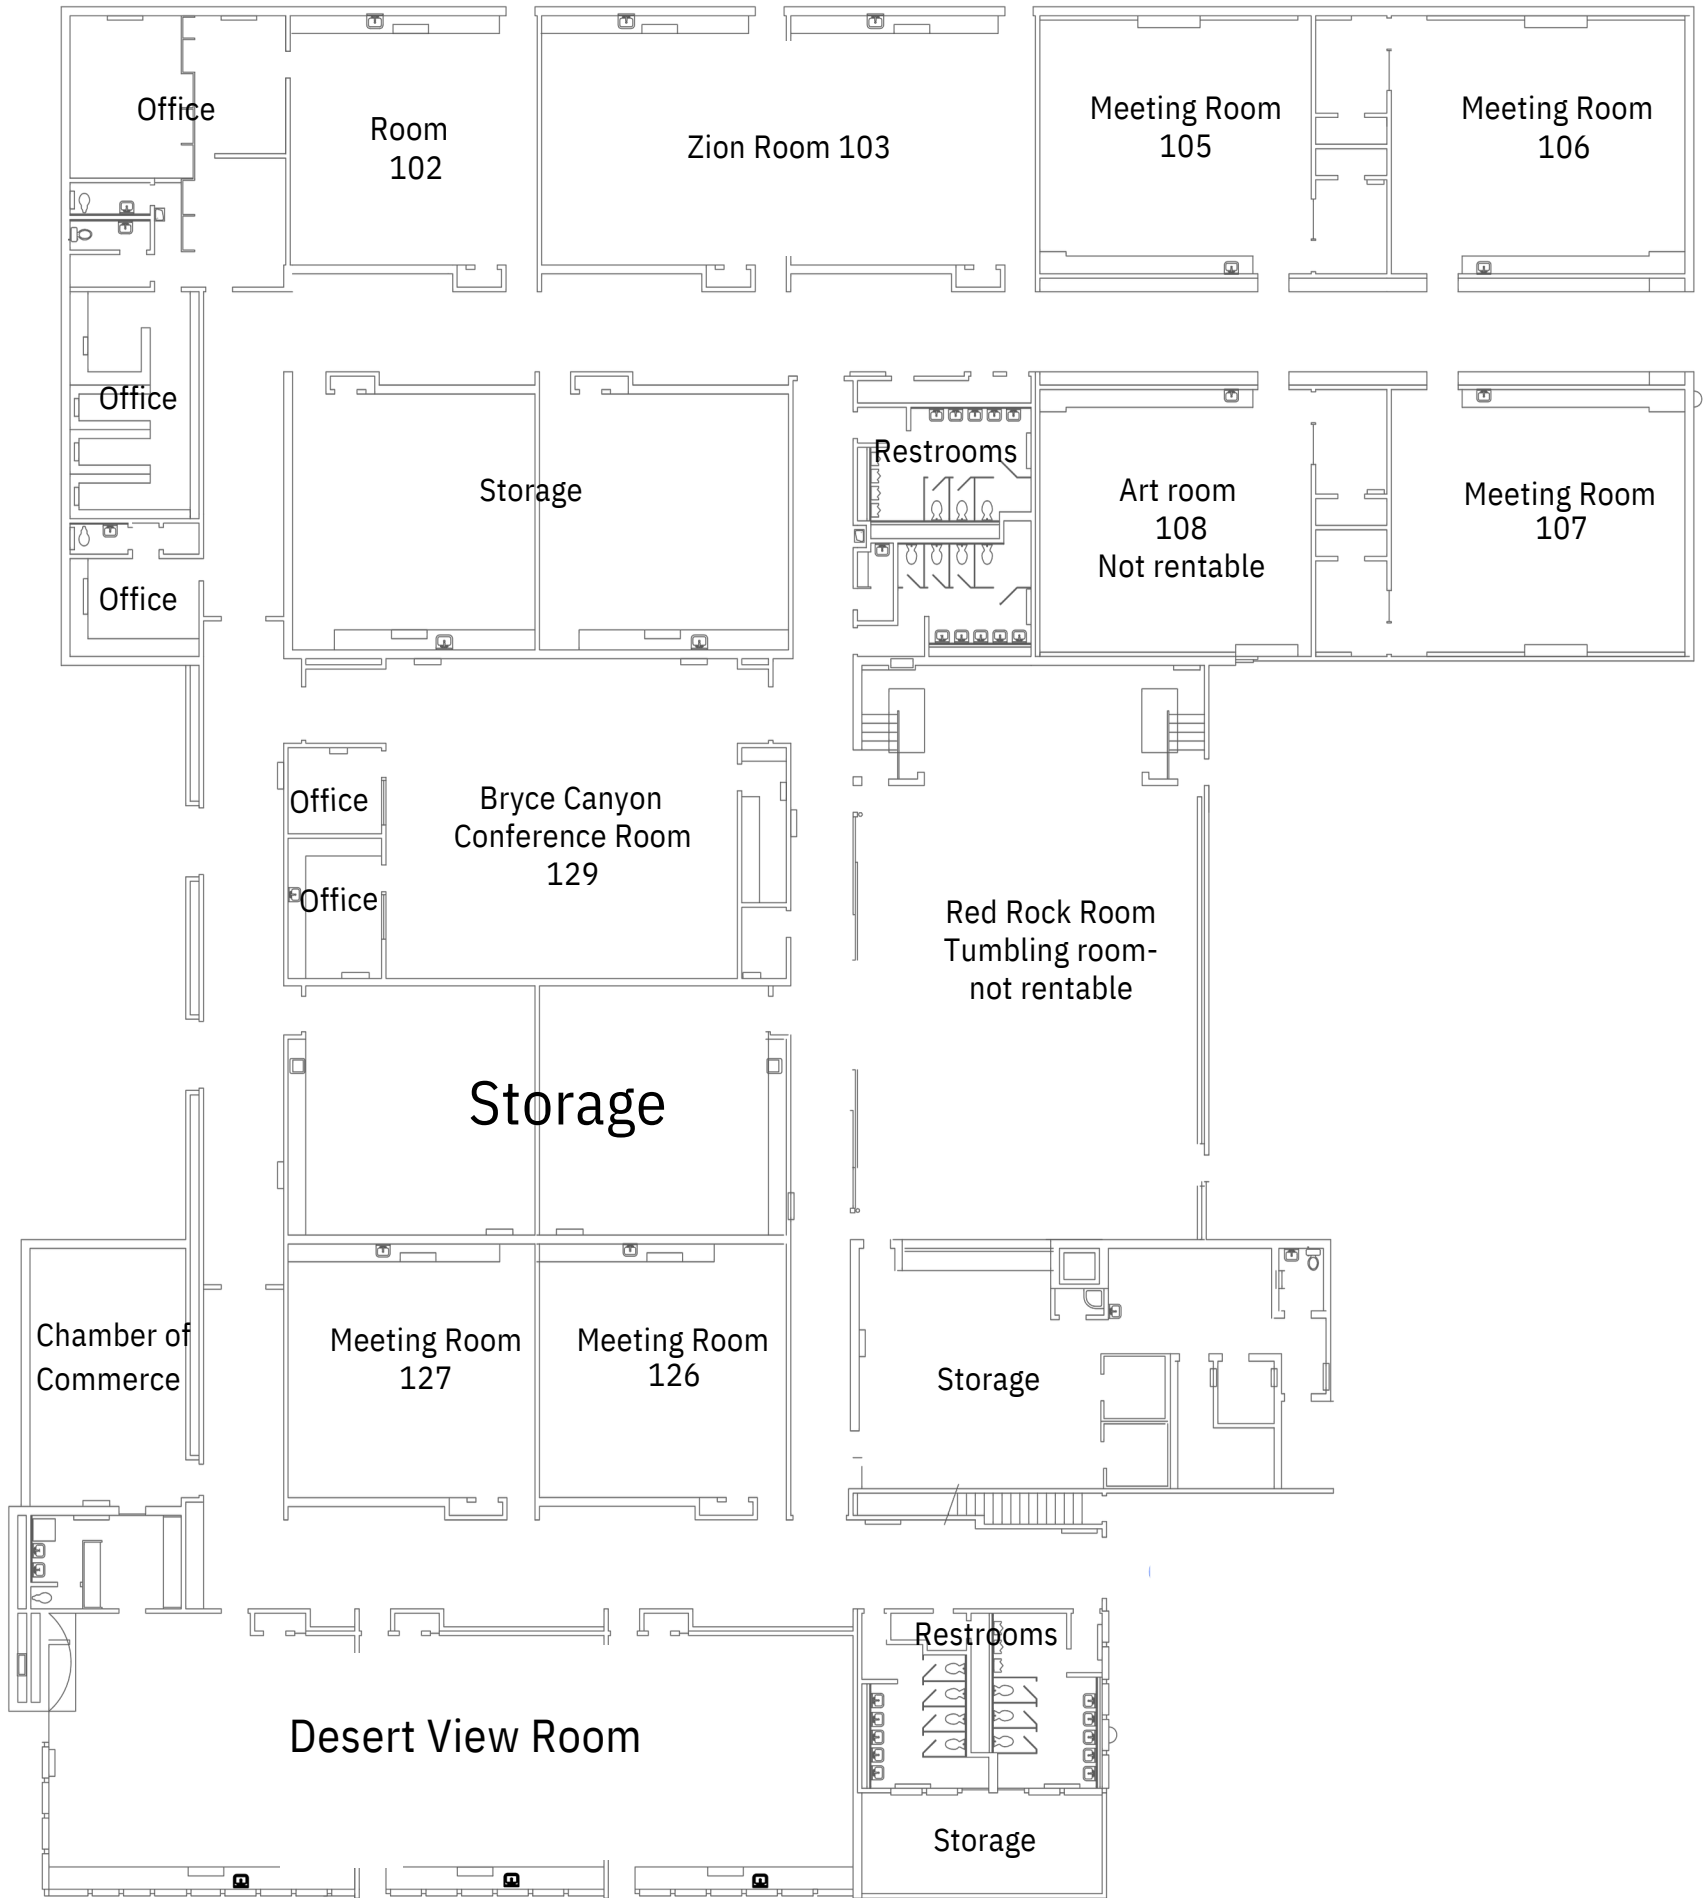

Hurricane Community Center

**63 South 100 West
Hurricane, UT 84737
www.cityofhurricane.com**

SQ. FT. 30,635

TOTAL SQ. FT. 44,628

FLOOR PLAN